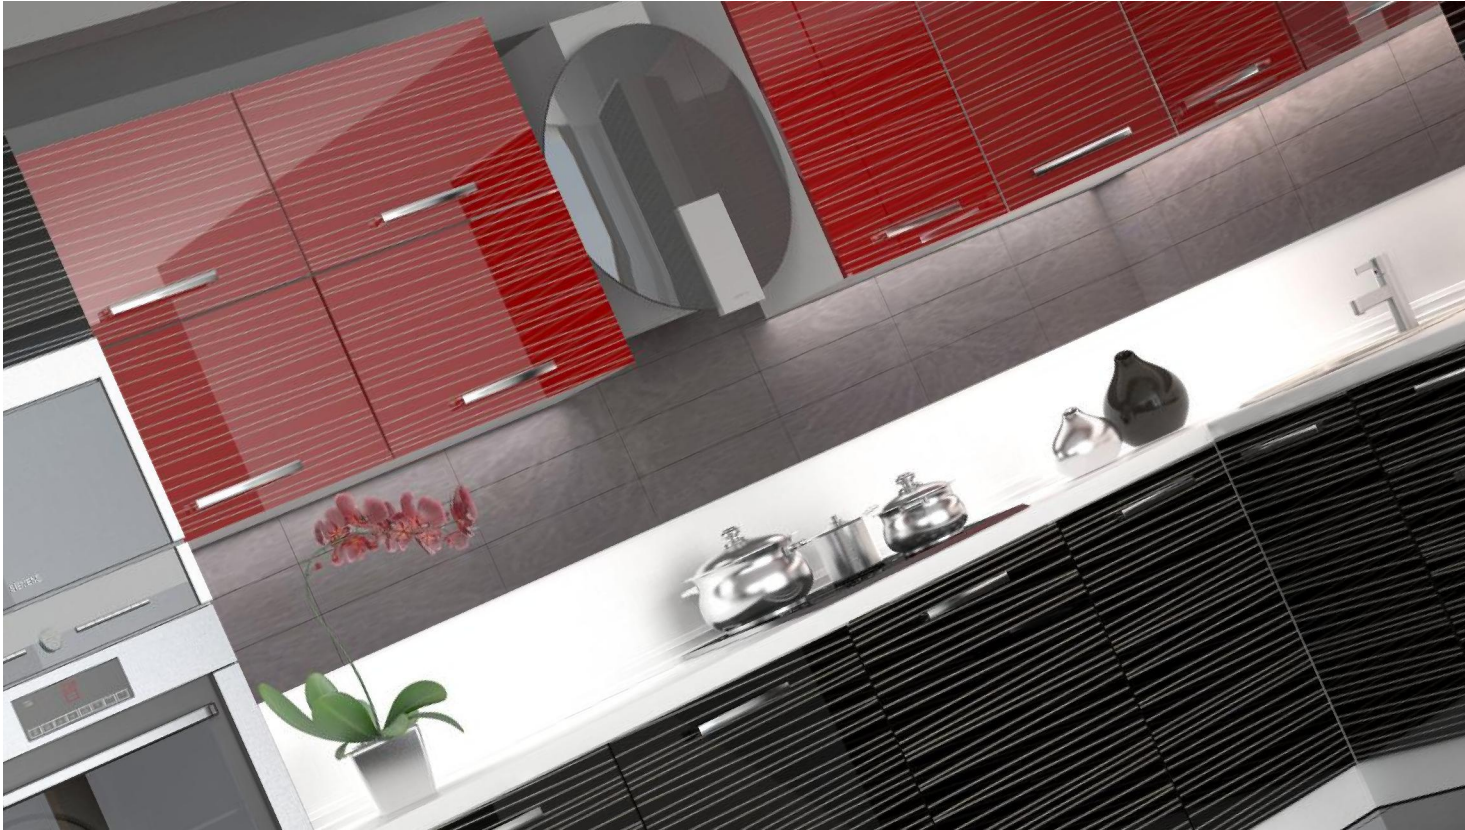

*MDF PVC Black & Red rains
High Gloss*